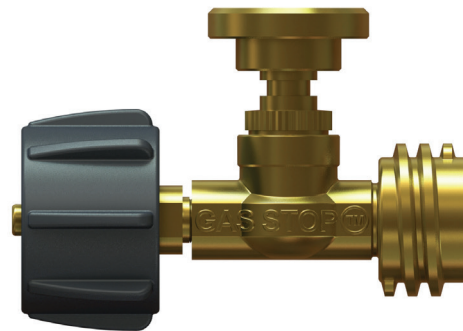

GasStopTM

for

RVS & CAMPERS

THE ULTIMATE IN PROPANE SAFETY

SELECT & INSTALL YOUR GASSTOP

CLASS A

TRAVEL TRAILER

CLASS C

5TH WHEEL

PRODUCT ID: GSUSA1

PRODUCT ID: GSUSA2

*please always read our instructions before installation and use